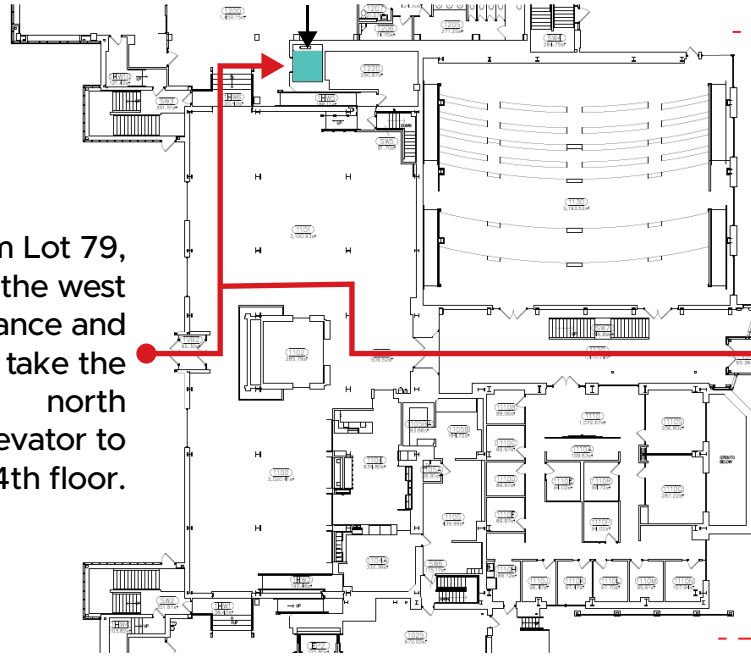

**LOT 79
(AT
SPARTAN
STADIUM)**

From Lot 79,
use the west
entrance and
take the
north
elevator to
the 4th floor.

**North
Elevator**

RED CEDAR ROAD

From Red Cedar
Rd., use the east
entrance and take
the north elevator
to the 4th floor.

KEY MAP

WEST SHAW LANE

STEM TEACHING AND LEARNING FACILITY - WAYFINDING FLOOR PLAN