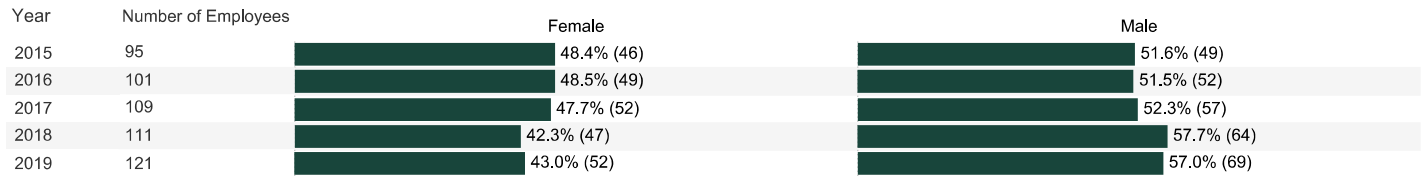

Faculty and Staff by Gender | UNIVERSITY TOTAL

College/Major Administrative Unit (MAU) Name
UNIVERSITY TOTAL

Department/Unit
BIOCHEMISTRY&MOLECULAR BIO

Note: Hover over each bar to see detailed views by employee type, rank, and union.

All Employees