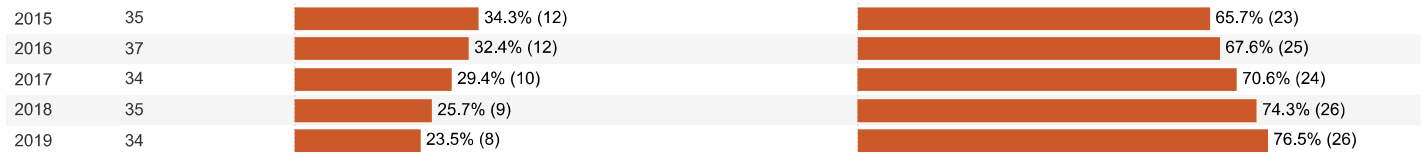

Tenure System